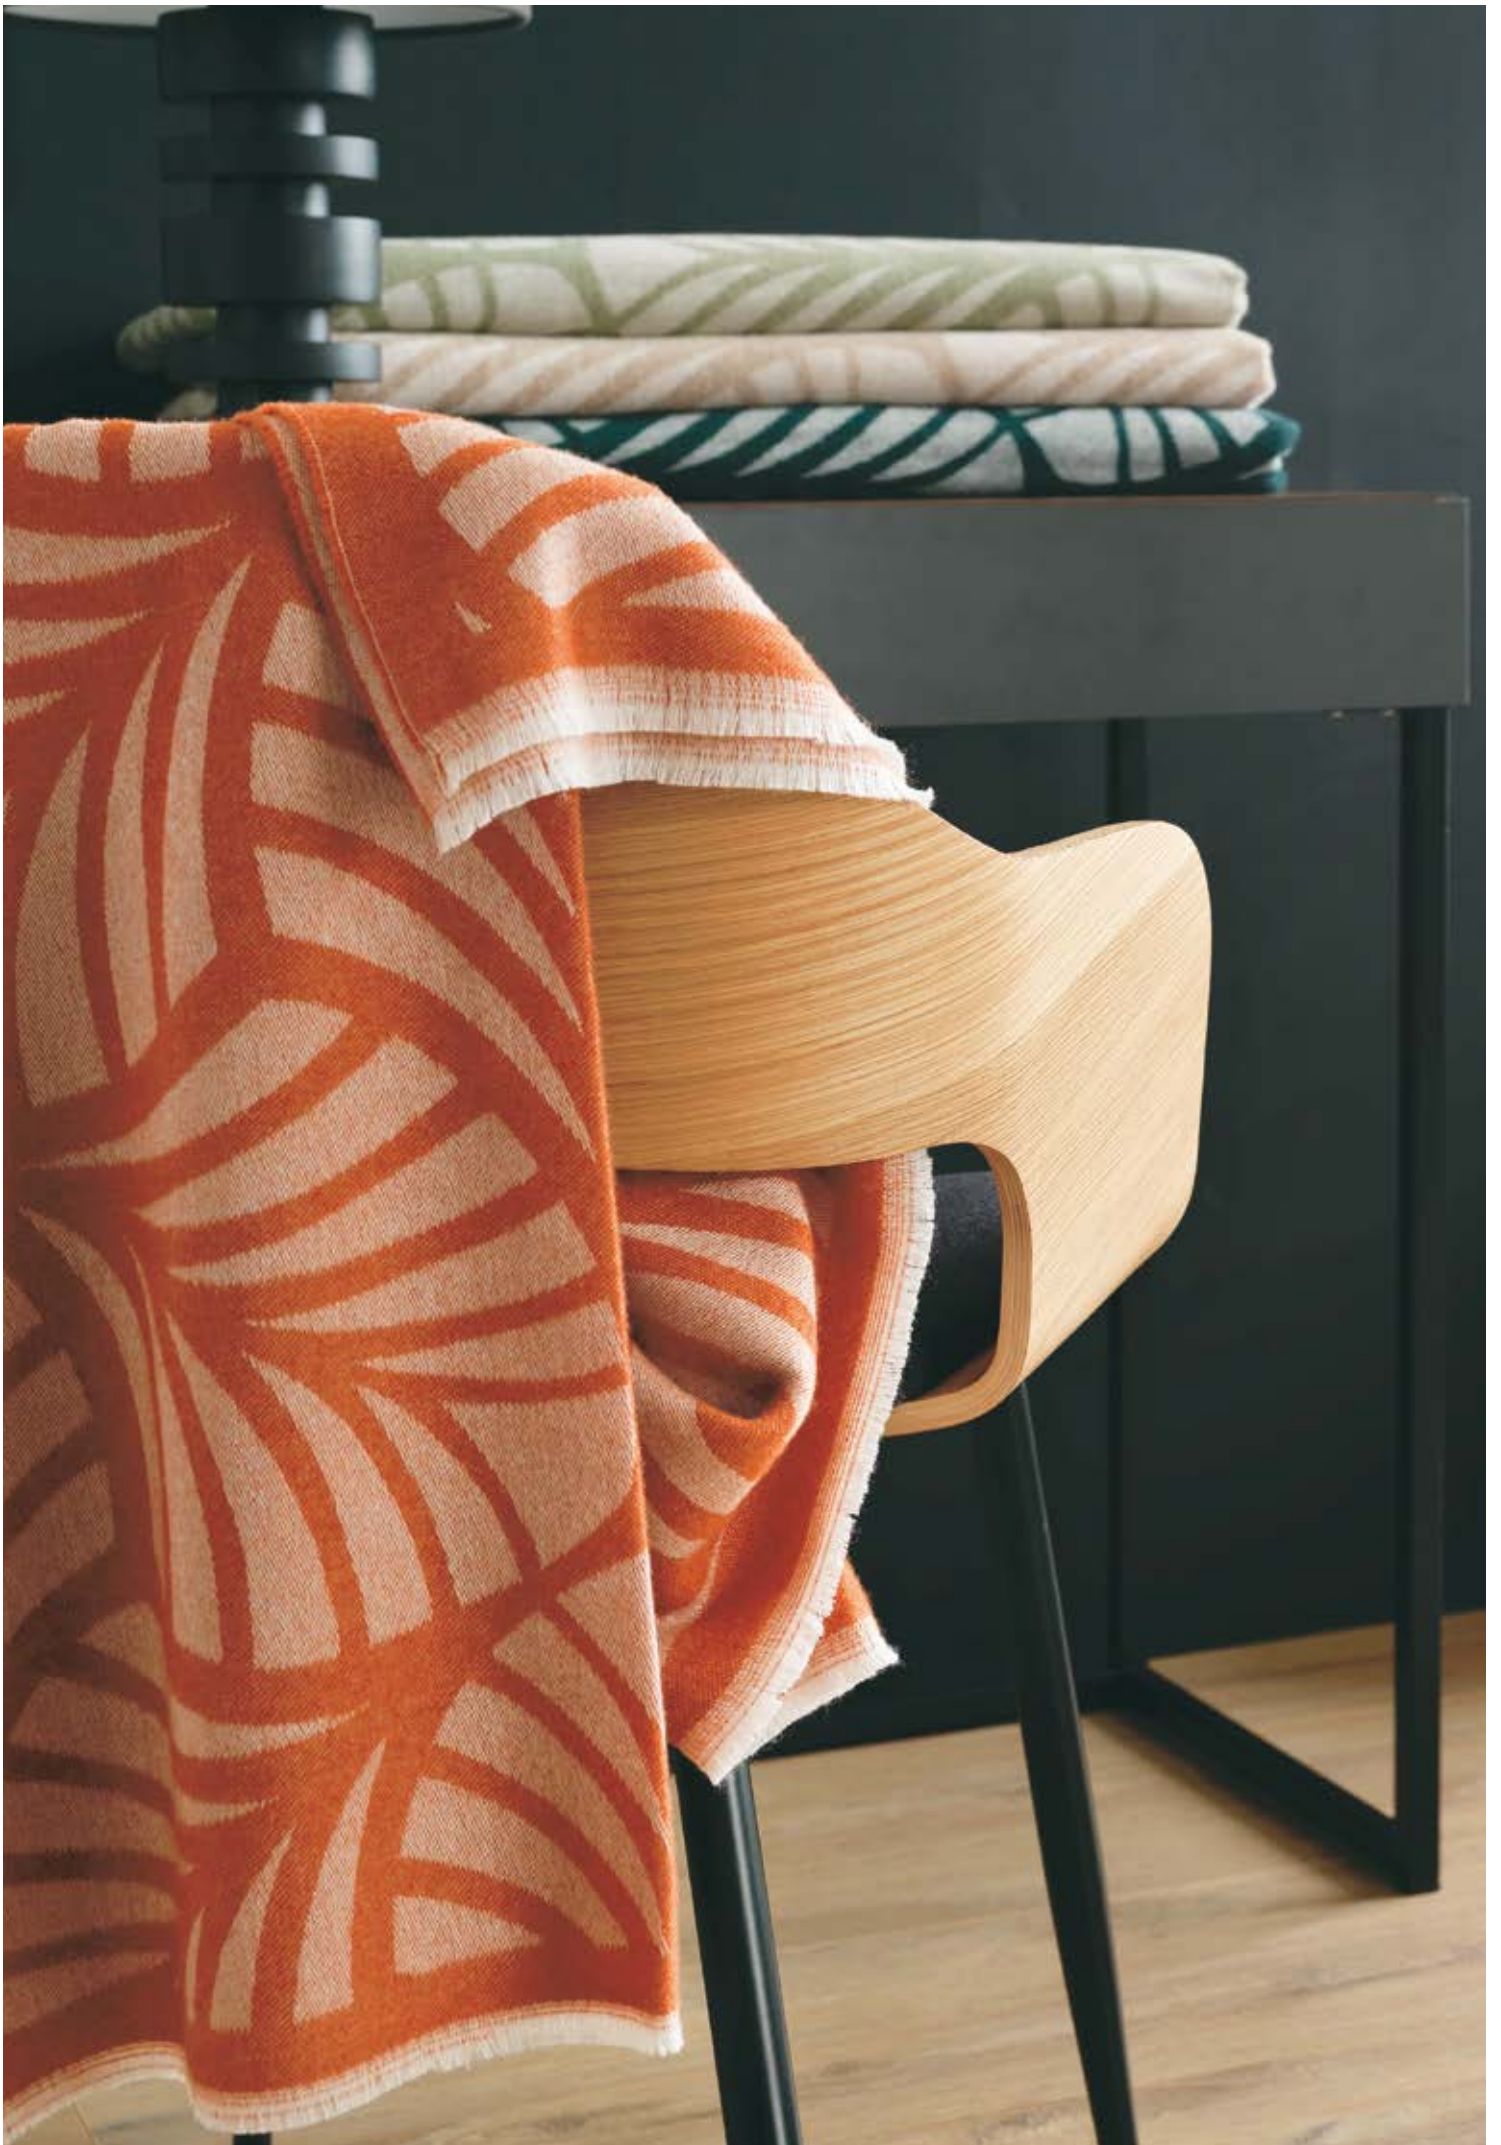

LEAVES

Decke #13476, 100% Schurwolle/Virgin Wool, 135 x 220 cm, ca. 570 g

Leaves 100

Leaves 101

Leaves 102

Leaves 103

Leaves 105

Leaves 104