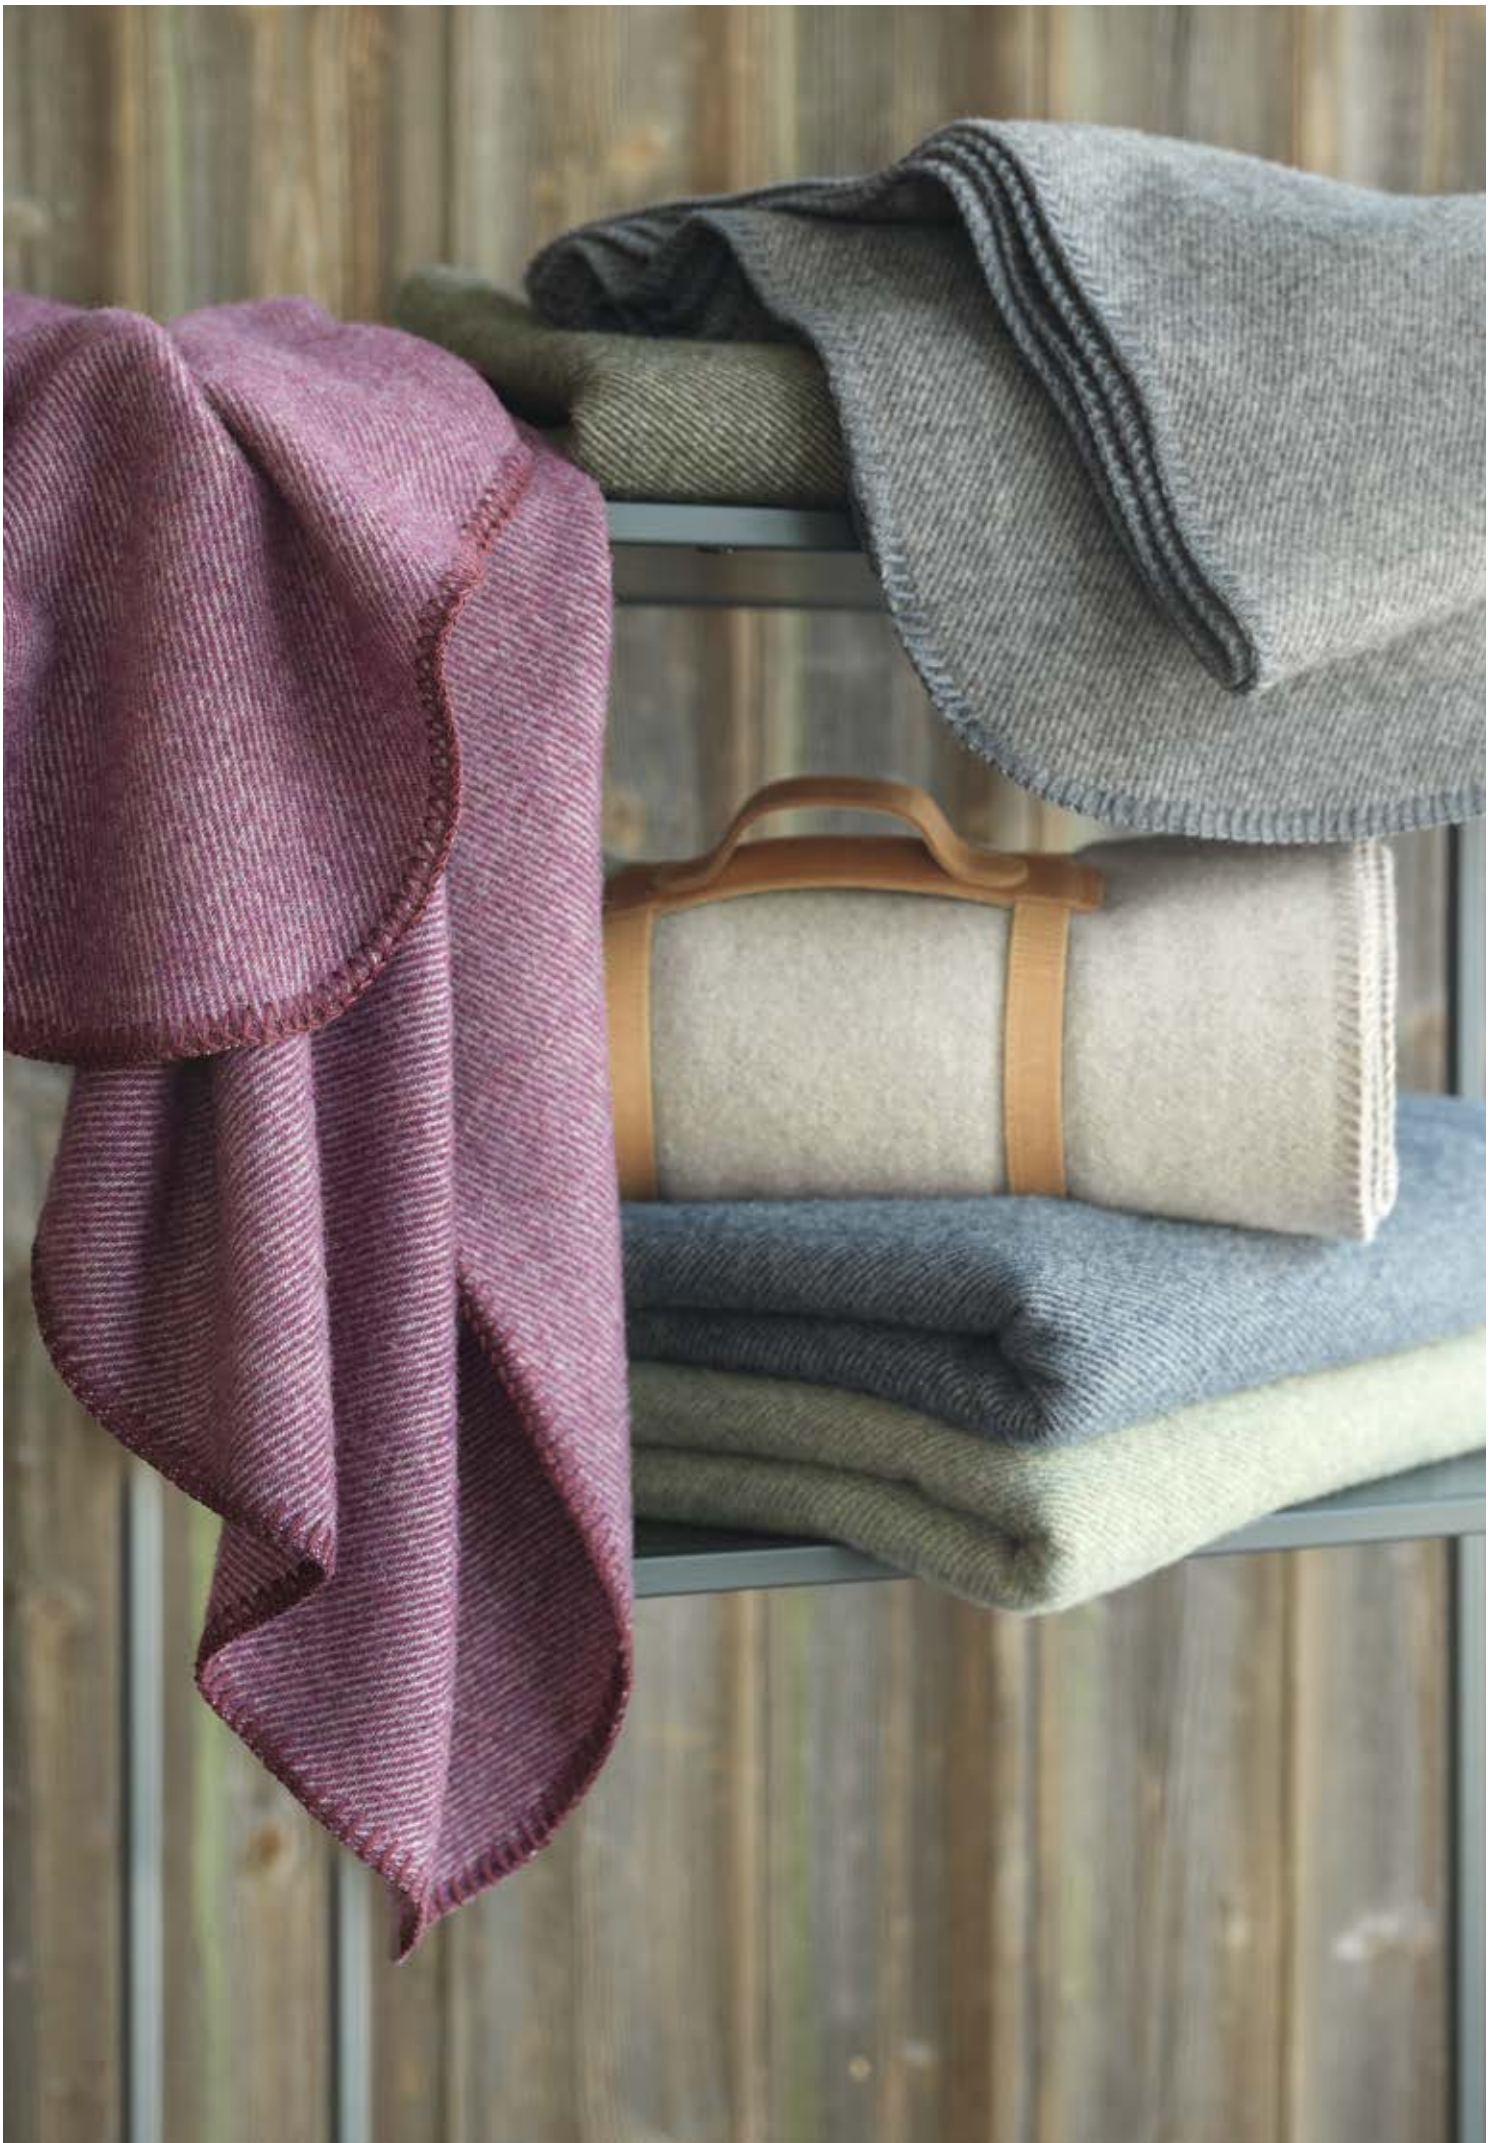

PINEAPPLE

Plaid, #14304, 100% Schurwolle/Virgin Wool, 150 x 210 cm, ca. 920 g

Pineapple 4

Pineapple 2

Pineapple 3

Pineapple 1

CHICAGO

Plaid #11842 100% Schurwolle/Virgin Wool, 130 x 190 cm, ca. 620 g